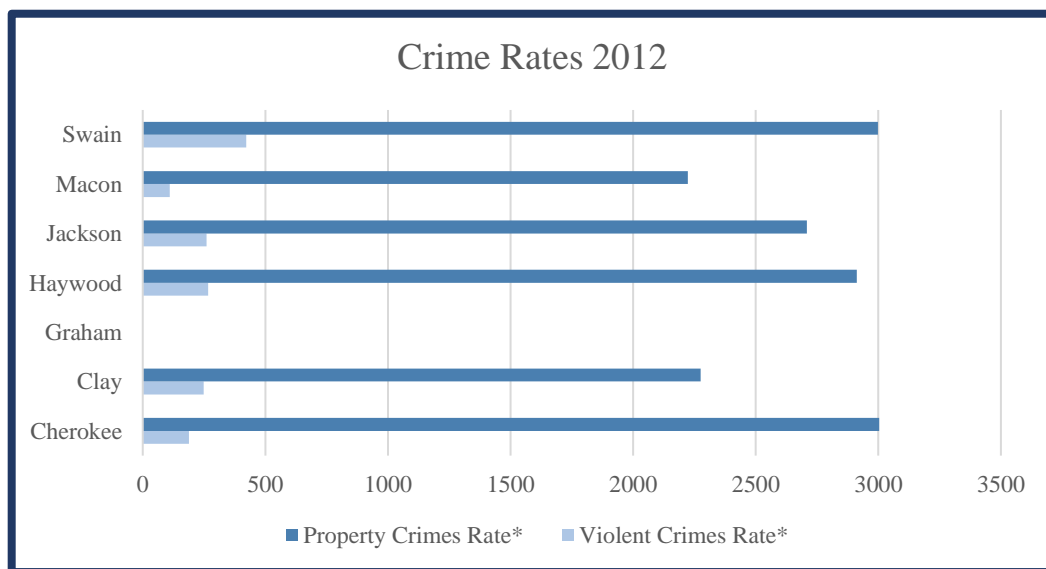

Southwestern North Carolina Crime Data

Crime Rates 2012					
County	Violent Crimes		Property Crimes		Population
	Rate*	Offenses	Rate*	Offenses	
Cherokee	188.4		3,003.30		27,444
Clay	248.6		2,275.30		10,618
Graham					8,861
Haywood	266.9		2,911.70		59,036
Jackson	259.8		2,708.30		40,271
Macon	110.3		2,222.70		33,922
Swain	421.9		2,998.90		13,981
State	358.6		34,464		3,369.00
US	387	1,214,462	2,859	8,975,438	316,128,839

*per 100,000

Updated June 2014

Source: Uniform Crime Reporting (UCR), Crime in the US 2012 Federal Bureau of Investigation: <http://www.fbi.gov/stats-services/crimestats>

More research reports available at: www.RegionA.org